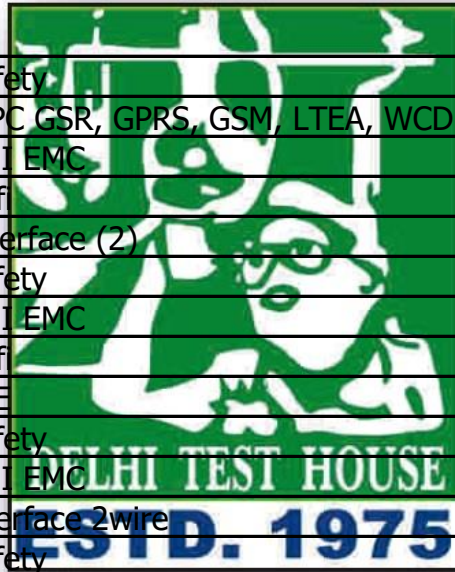

DELHI TEST HOUSE - KUNDLI TEC OFFICIAL RATE LIST

S.No.	Product name	List of test	Testing charges	ER No.
1	Conferencing Equipment	EMI EMC	175000	TEC 12661911
		Safety	35000	
		Interface (3) 2wire	15000	
2	Cordless Telephone	EMI EMC	175000	TEC 12671911
		Safety	35000	
		Interface (3) 2wire	15000	
		WPC GSR	35000	
3	G3 Fax Machine	EMI EMC	175000	TEC 13291911
		Safety	35000	
		Interface (2)	10000	
4	Modem	EMI EMC	175000	TEC 16631911
		Safety	35000	
		Interface (3) 2wire	10000	
5	Point of Sale Devices	EMI EMC	175000	TEC 17672105
		Safety	35000	
		WPC GSR, GPRS, GSM, LTEA, WCDMA	240000	
		interface 2wire	10000	
		BLE	130000	
		Wifi	100000	
6	2- Wire Telephone Equipment	EMI EMC	175000	TEC 18352006
		Interface (2) 2wire device	10000	
		Safety	35000	
7	Feedback Device	EMI EMC	175000	
		Safety	35000	
		WPC GSR, GPRS, GSM, LTEA, WCDMA	240000	
8	DSL Equipments	EMI EMC	175000	TEC 13751911
		Wifi	150000	
		Safety	35000	
9	End Point Device	EMI EMC	175000	TEC 23732002

DELHI TEST HOUSE [®]

TM

	for Environmental Monitoring	Safety	35000	
		WPC GSR, GPRS, GSM, LTEA, WCDMA	240000	
10	PON Family of Broadband Equipment	EMI EMC	175000	TEC 14762108
		Wifi	150000	
		Interface (2)	10000	
		Safety	35000	
11	IoT Gateway	EMI EMC	175000	TEC 24492106
		Wifi	150000	
		BLE	100000	
		Safety	35000	
12	Media Gateway	EMI EMC	175000	TEC 66492003
		interface 2wire	5000	
		Safety	35000	
13	Mobile User Equipment	EMI EMC	175000	TEC 47722105
		Safety	35000	
		WPC GSR, GPRS, GSM, LTEA, WCDMA	240000	
		BLE	130000	
		Wifi	150000	
14	Router	EMI EMC	175000	TEC 37682110
		Safety	35000	
		interface 2wire	5000	
15	Smart Camera	EMI EMC	175000	TEC 28822105
		Safety	35000	
		WPC GSR, GPRS, GSM, LTEA, WCDMA	240000	
		BLE	130000	
		wifi	150000	
16	Smart Electricity Meter	EMI EMC	175000	TEC 28362106
		Safety	35000	
		WPC GSR, GPRS, GSM, LTEA, WCDMA	240000	
17	Smart Watch	EMI EMC	175000	TEC 28982110
		Safety	35000	
		WPC GSR, GPRS, GSM, LTEA, WCDMA	240000	
		BLE	130000	